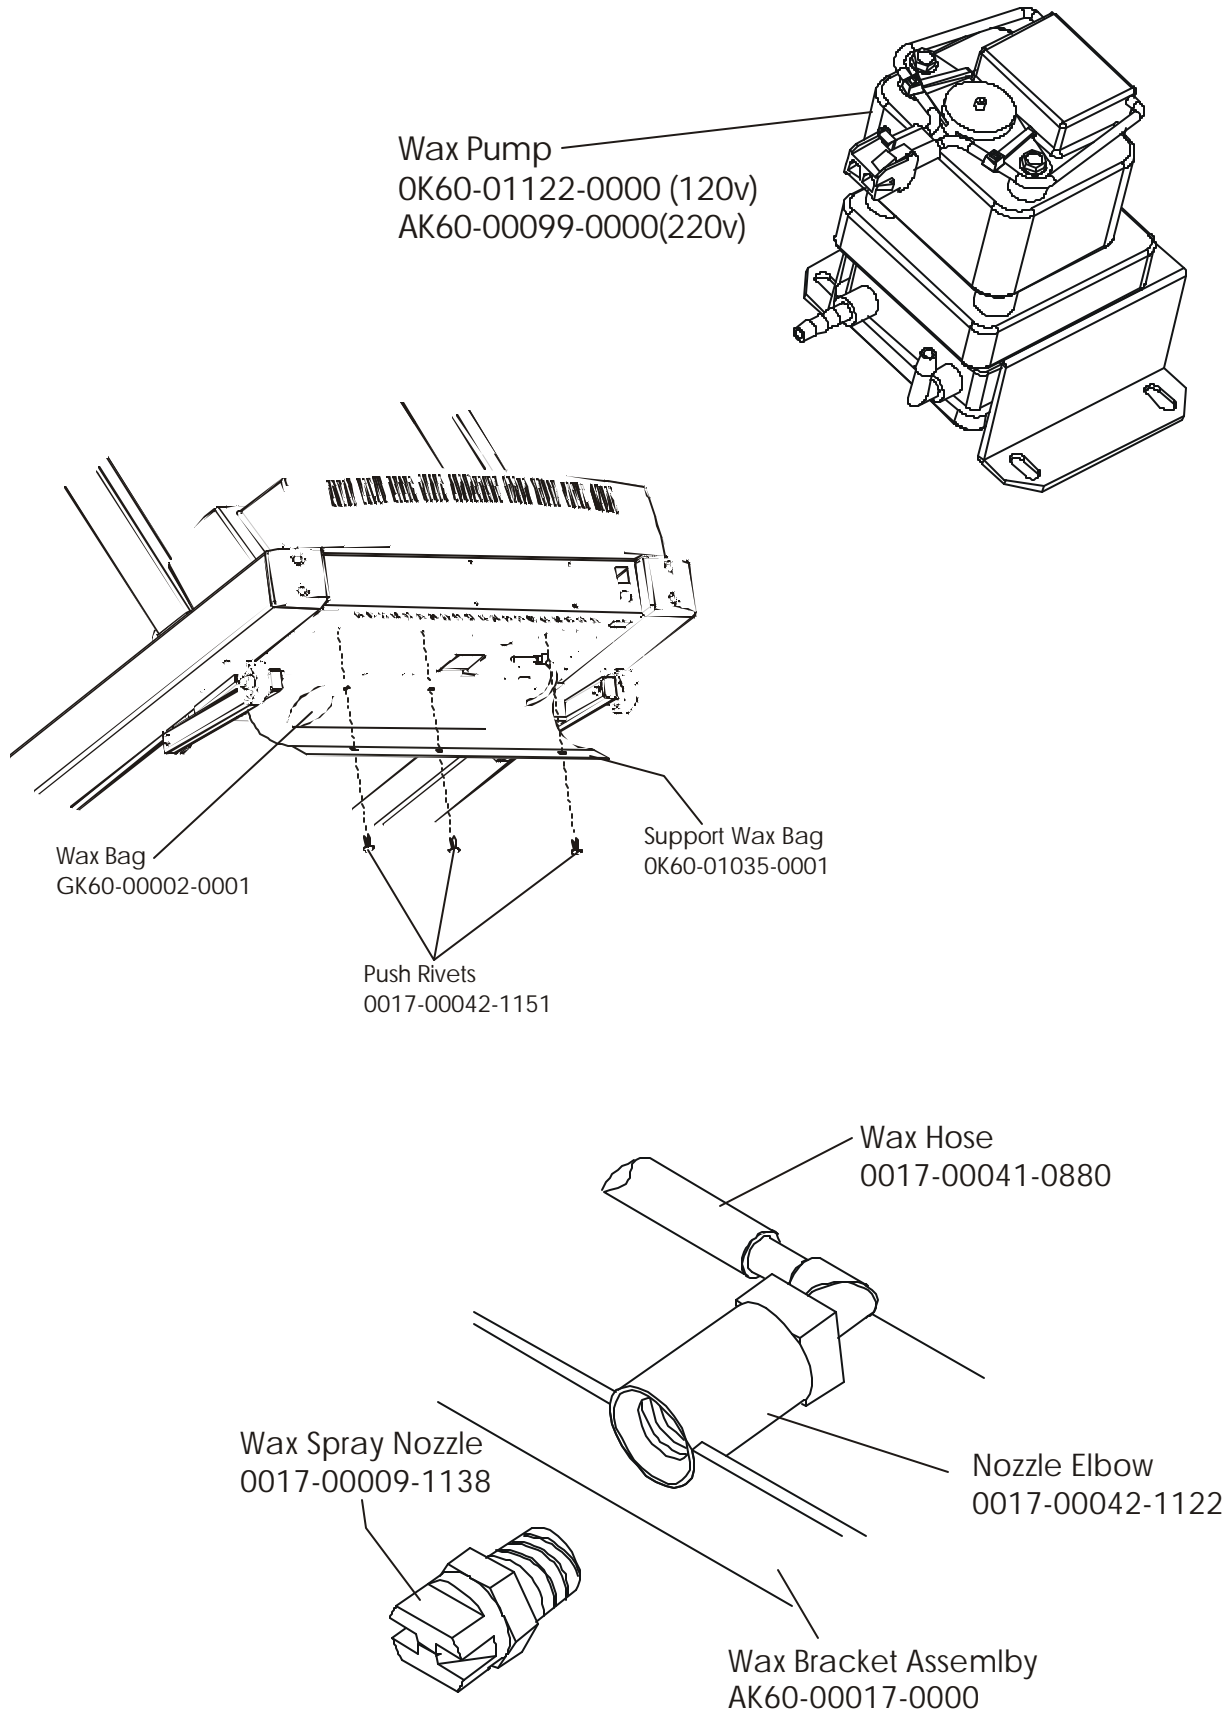

ARCTIC SILVER 91TW
Wax Pump, Bag, Nozzle and Bracket

91TW-0XXX-02
S/N WTF100000 and up